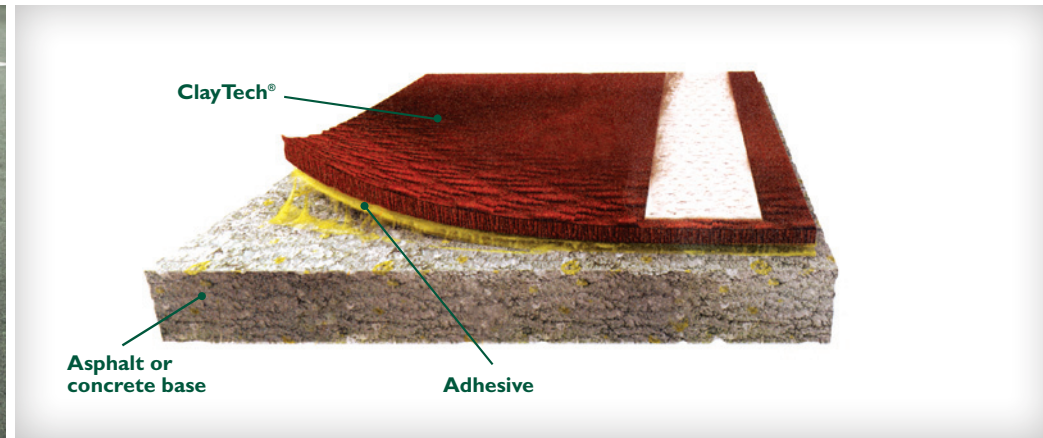

THE BEST OF CLAY AND HARD COURTS, ROLLED INTO ONE.

More tennis courts than ever before are being converted to clay court systems.

One reason is because clay courts bring players more enjoyment with fewer injuries at every stage of life. Of equal importance, clay courts help players develop and refine the core skills needed to succeed in tennis — footwork and balance skills, physical and mental endurance and a wide repertoire of shots.

Now there is a court surface that blends these benefits with the easier, more cost-effective maintenance feature of a hard court – ClayTech.

MINIMAL MAINTENANCE AND EXPENSE

Hard court care is simple, requiring little expertise, equipment or knowledge. The same can be said about ClayTech courts. An occasional sweep and spritz of water and the court is ready for play. The court only needs care just prior to play. ClayTech courts are also more durable than hard courts. The surface covers holes and cracks and the polypropylene membrane contributes to a long life. Playing lines are painted in place during installation, and last for several years without attention.

ALL-WEATHER PLAYABILITY

ClayTech is the first truly all-weather tennis court. Hard courts are characterized as all weather, but you can't safely use them during rain or snow. What's so amazing about ClayTech is that your footing remains safe and substantially unchanged, whether it's wet, dry, hot or freezing cold.

EASY INSTALLATION – PROVEN TRACK RECORD

ClayTech is easily applied to an existing hard court surface with minimal preparation. It gets fully glued down and in-filled with Har-Tru to give it the look and feel of clay without the associated care. The lines are a special filler material that lasts for years. Players love the look and feel of the court while owners love the lack of maintenance.

ClayTech courts have a proven track record. ClayTech courts have been installed in Europe for more than 10 years and in the United States for more than 5 years. Contact us today and we will help you obtain several quotes for installing ClayTech at your facility.

CLAY COURT	VS	HARD COURT
CLAY		HARD
Master movement and balance		One-dimensional
Learn to slide		Not a chance
Develop all shots		Power-shots only
Reduce injuries		85% more injuries than clay
Play in all weather		Not playable in all weather
Easy and cost-efficient to maintain		Easy and cost-efficient to maintain